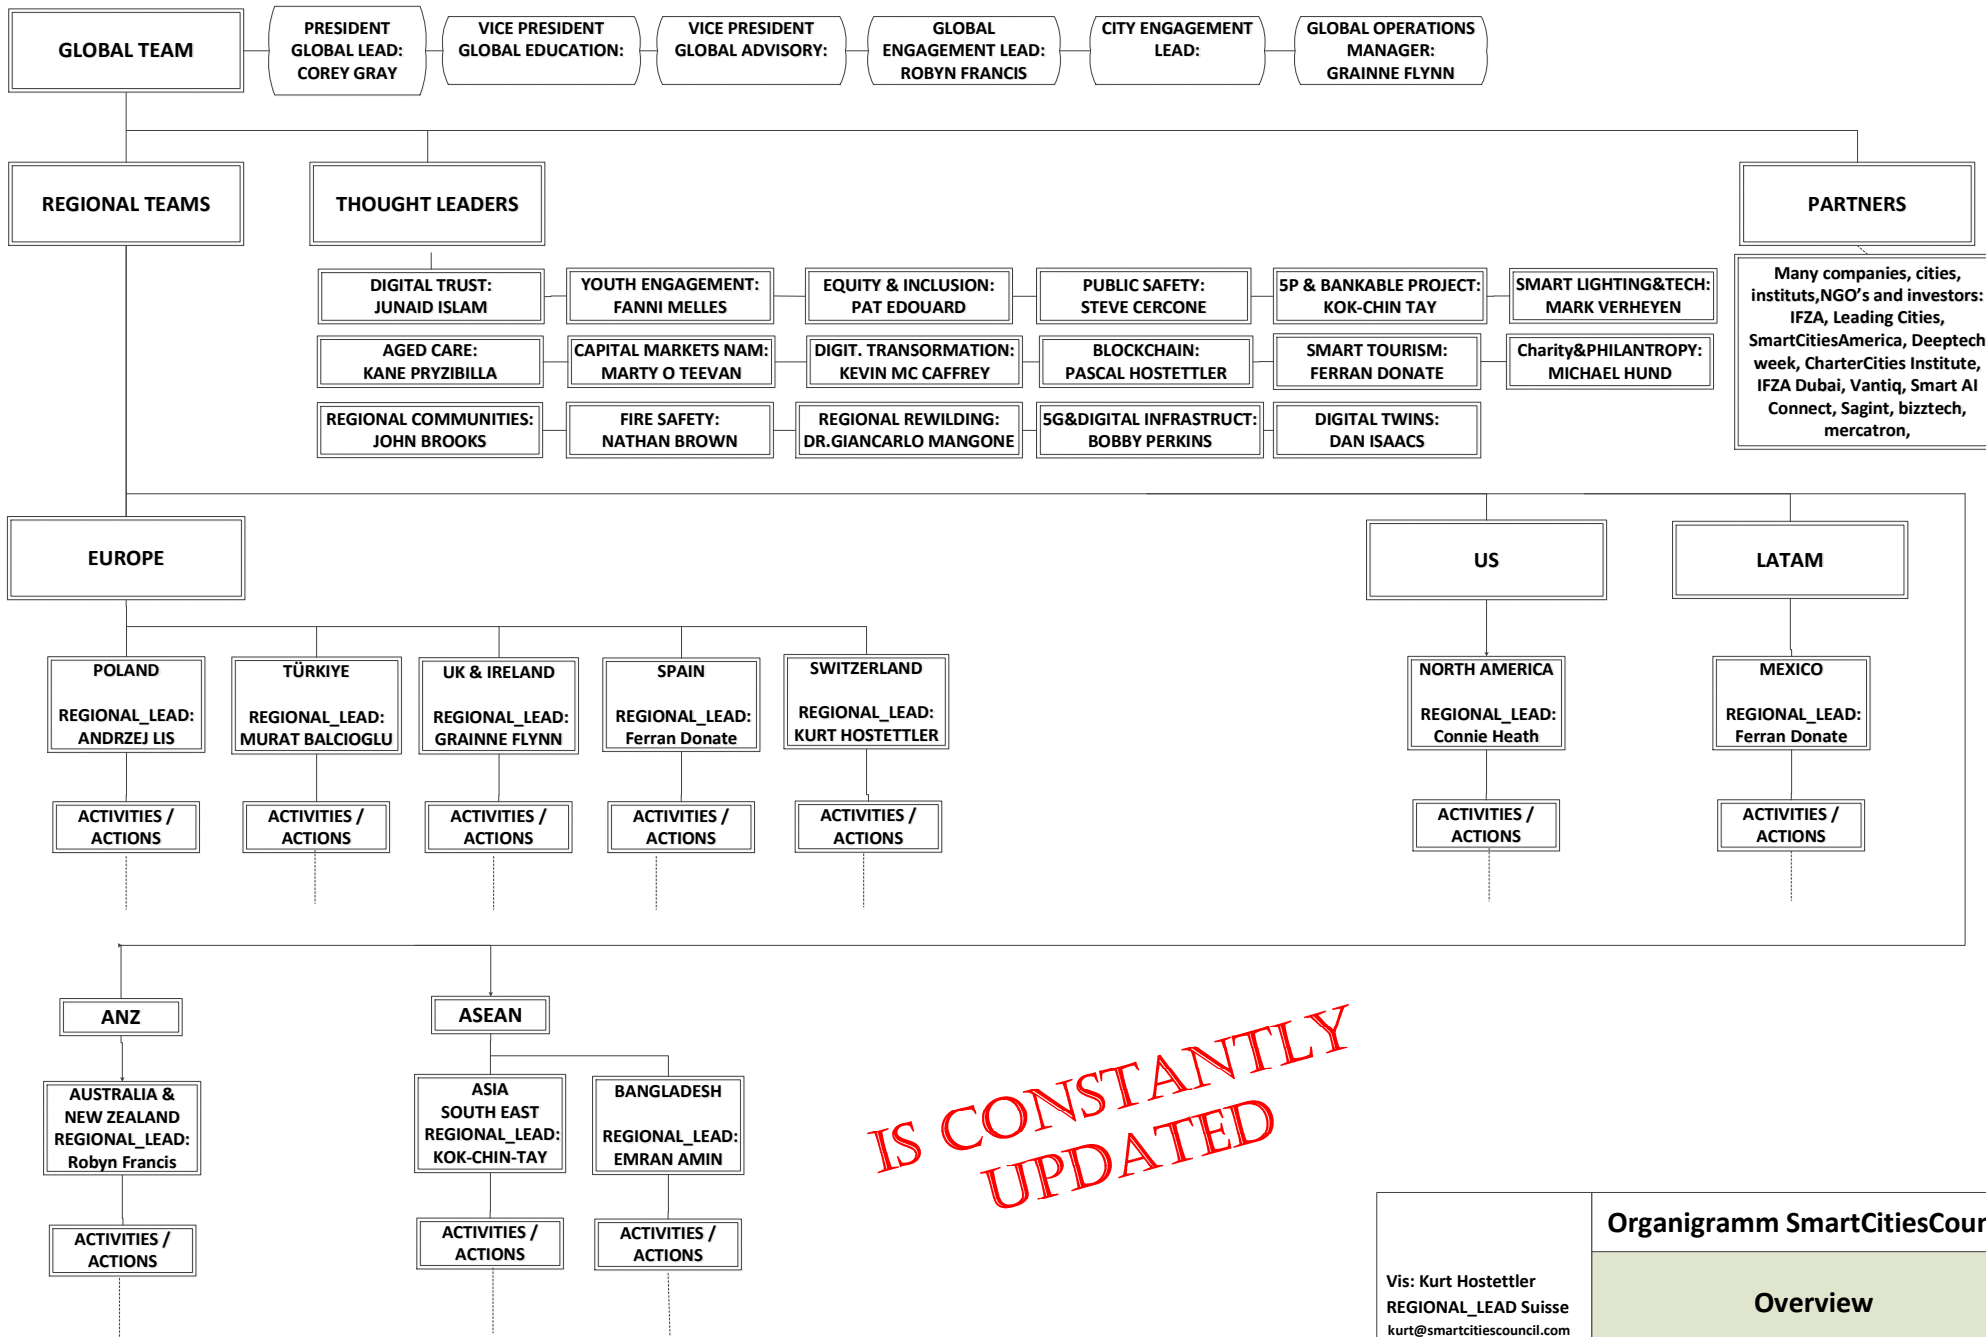

IS CONSTANTLY UPDATED

Organigramm SmartCitiesCouncil				
Overview				
Vis: Kurt Hostettler REGIONAL_LEAD Suisse kurt@smartcitiescouncil.com				
Version: 25_01_04	SIZE	FSCM NO	DWG NO	REV
SCALE 1:1	SHEET		2 OF 3