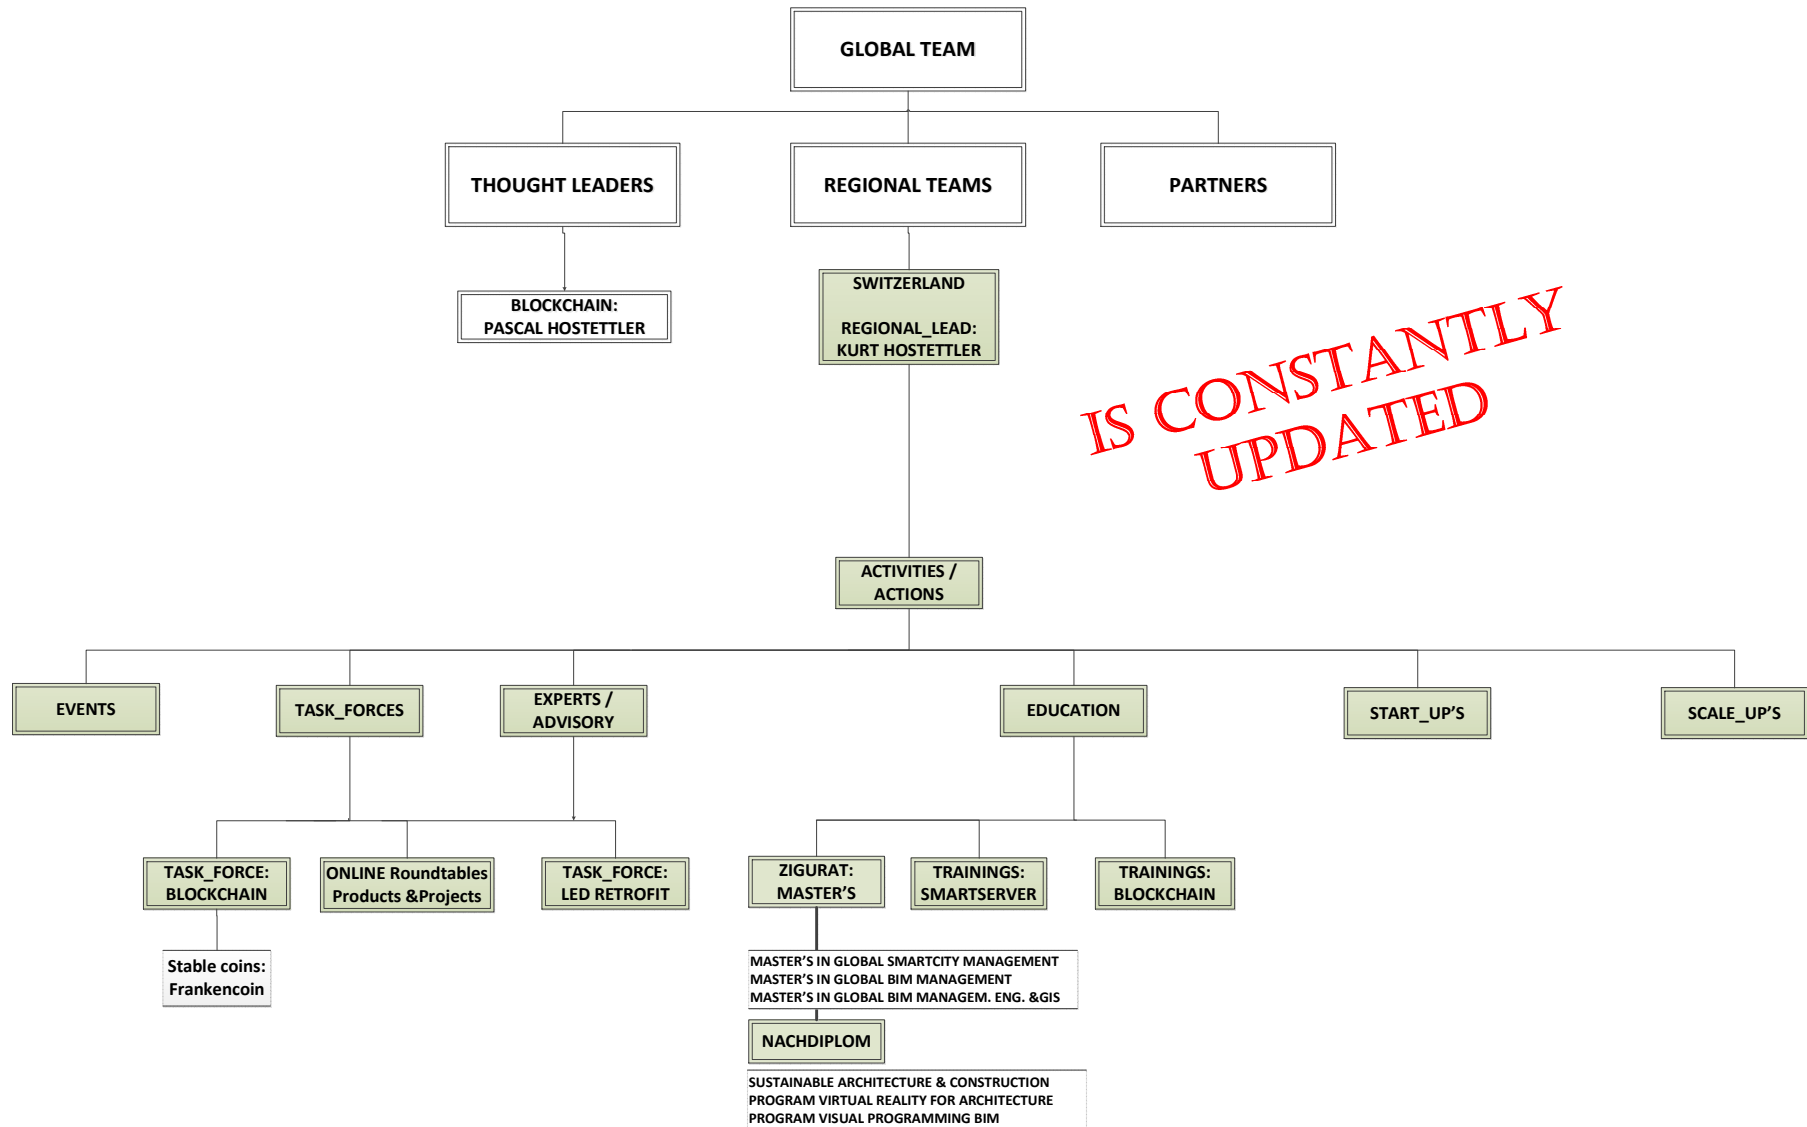

**IS CONSTANTLY
UPDATED**

Organigramm SmartCitiesCouncil									
					Switzerland				
Vis: Kurt Hostettler REGIONAL_LEAD Suisse kurt@smartcitiescouncil.com									
Version: 25_01_01	SIZE	FSCM NO	DWG NO	REV					
SCALE	1:1		SHEET	3 OF 3